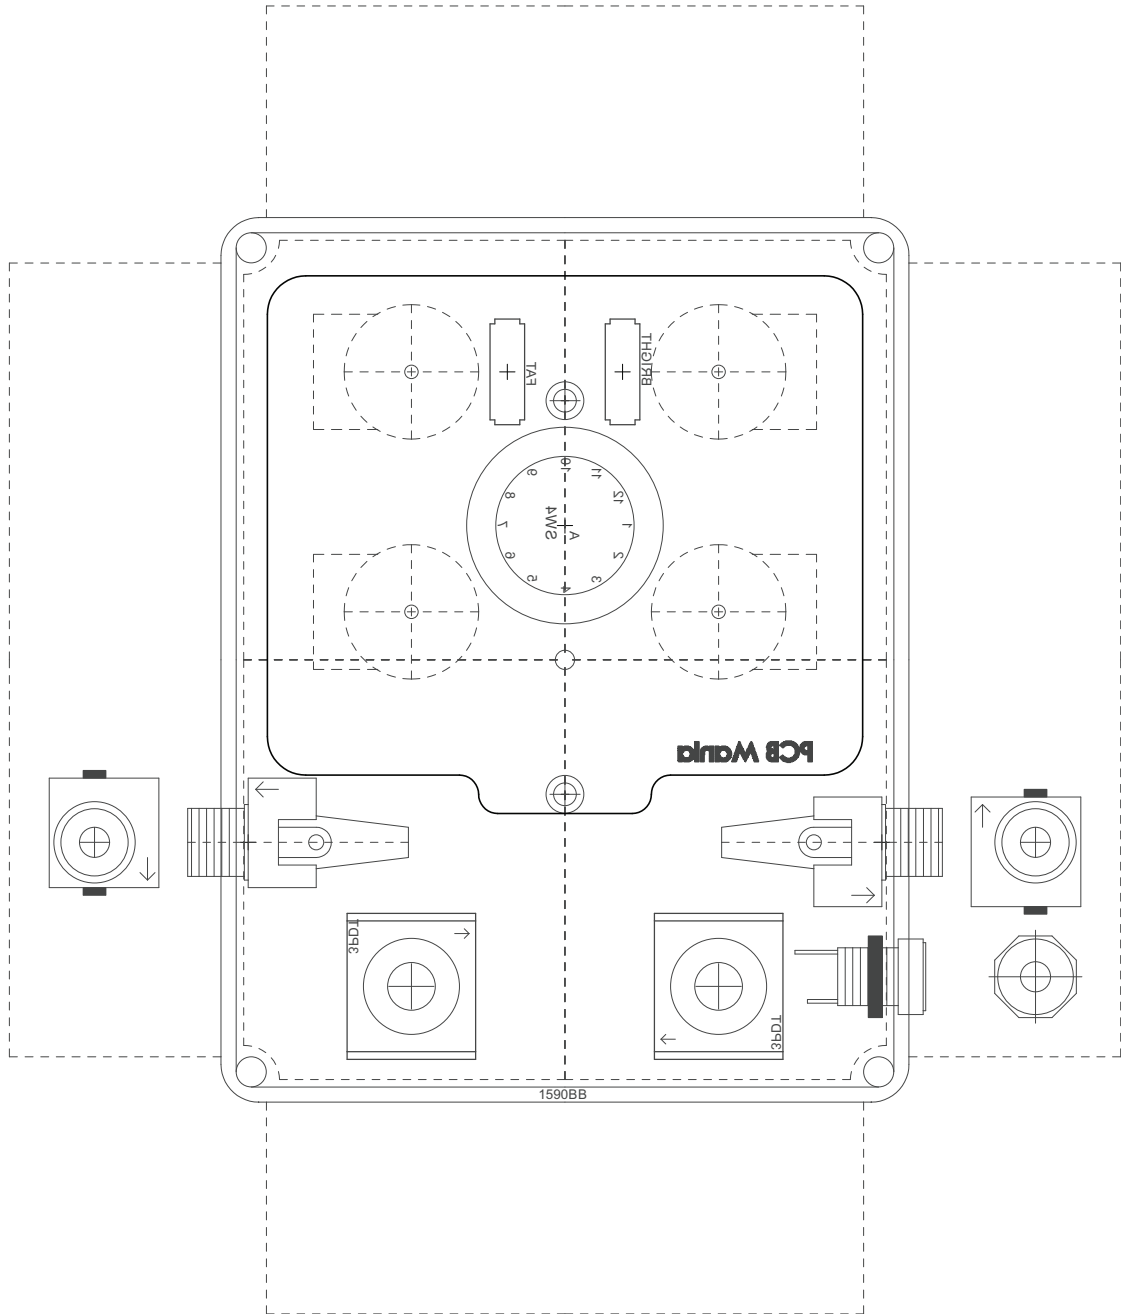

# GREEN SCREAMER DELUXE DRILLING TEMPLATE

1590BB Enclosure type