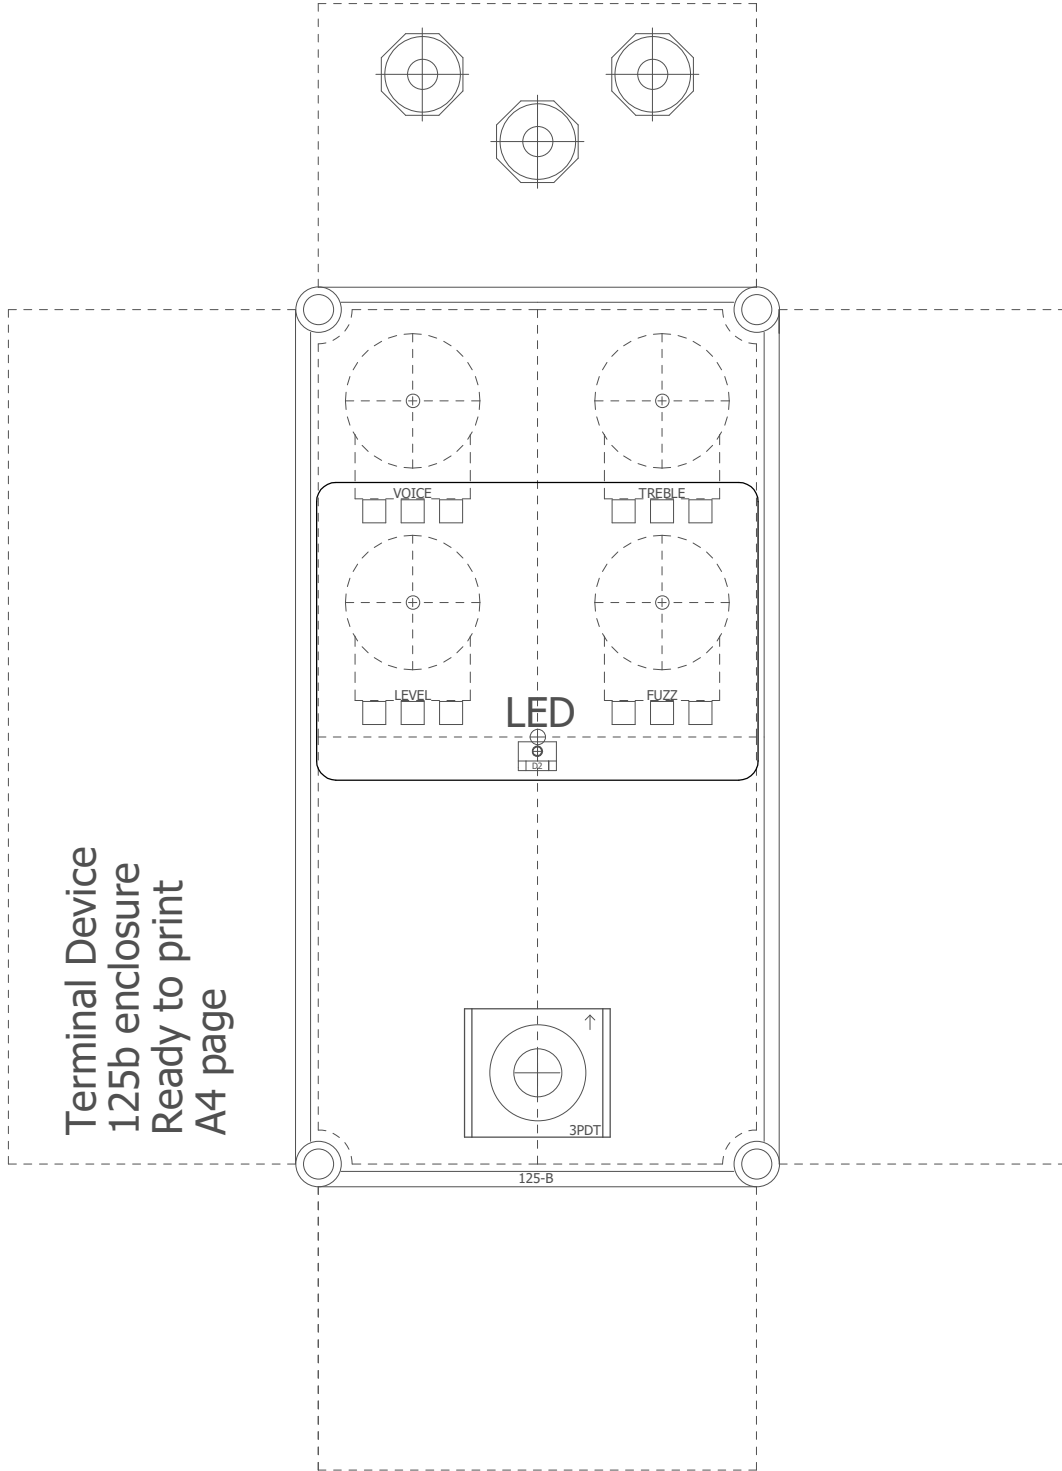

Terminal Device
125b enclosure
Ready to print
A4 page

125-B